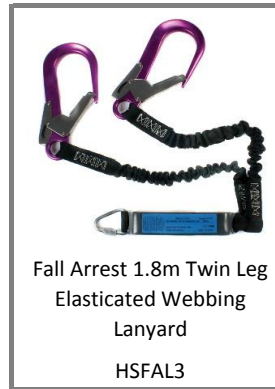

Fall Arrest Rescue Harness
HSFAH4

Fall Arrest 1.8m Webbing Lanyard c/w K1 Karibiner
HSFAL1

Fall Arrest 1.8m Webbing Lanyard c/w K11 Scaffold
HSFAL2

Restraint Lanyard, 0.9-1.8m
Adjustable Webbing c/w K1
Karibiner
HSFRL6

Fall Arrest 10m Adjustable
Rope Lanyard c/w Rope
Adjuster
HSFAL4

Fall Arrest 1.8m Twin Leg
Elasticated Webbing
Lanyard
HSFAL3

Fall Arrest 20m Temporary
Lifeline
HSFAL5

Fall Arrest Basic Kit, includes: Two Point Harness, Fall Arrest
Lanyard, K1 Karibiner, in Rucksack
HSFAK1