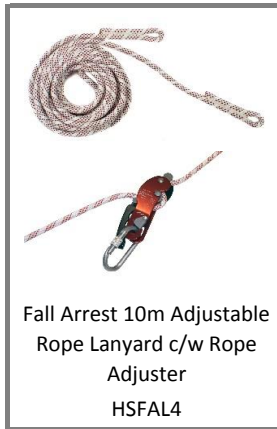

Height Safety Equipment

fall arrest and restraint equipment (see RD619 for rescue equipment)

Fall Arrest Harness,
Single Point
HSFAH1

Fall Arrest Harness,
Two Point
HSFAH2

Fall Arrest Harness,
Two Point c/w Side Ds
HSFAH3

Fall Arrest Rescue Harness
HSFAH4

Fall Arrest 1.8m Webbing Lanyard c/w K1 Karibiner
HSFAL1

Fall Arrest 1.8m Webbing Lanyard c/w K11 Scaffold
HSFAL2

Restraint Lanyard, 0.9-1.8m
Adjustable Webbing c/w K1
Karibiner
HSFRL6

Fall Arrest 10m Adjustable
Rope Lanyard c/w Rope
Adjuster
HSFAL4

Fall Arrest 1.8m Twin Leg
Elasticated Webbing
Lanyard
HSFAL3

Fall Arrest 20m Temporary
Lifeline
HSFAL5

Fall Arrest Basic Kit, includes: Two Point Harness, Fall Arrest
Lanyard, K1 Karibiner, in Rucksack
HSFAK1

Fall Arrest Scaffolder Kit, includes: Two Point Harness, Fall
Arrest Lanyard, K11 Scaffold Karibiner, in Rucksack
HSFAK2