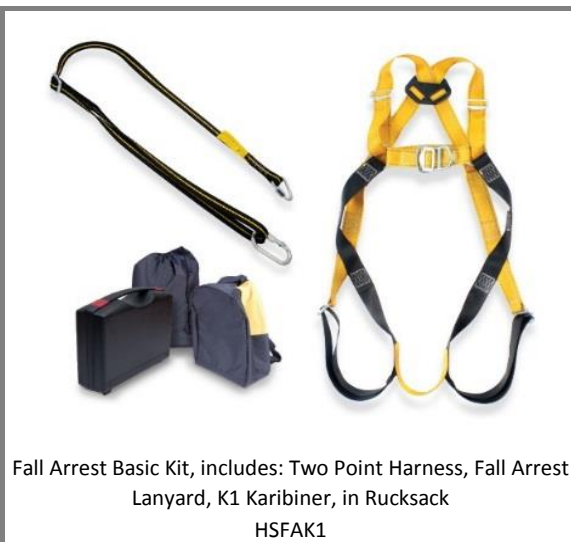

Height Safety Equipment

fall arrest and restraint equipment (see RD619 for rescue equipment)

Fall Arrest Harness,
Single Point
HSFAH1

Fall Arrest Harness,
Two Point
HSFAH2

Fall Arrest Harness,
Two Point c/w Side Ds
HSFAH3

Fall Arrest Rescue Harness
HSFAH4

Fall Arrest 1.8m Webbing Lanyard c/w K1 Karibiner
HSFAL1

Fall Arrest 1.8m Webbing Lanyard c/w K11 Scaffold
HSFAL2

Restraint Lanyard, 0.9-1.8m
Adjustable Webbing c/w K1
Karibiner
HSFRL6

Fall Arrest 10m Adjustable
Rope Lanyard c/w Rope
Adjuster
HSFAL4

Fall Arrest 1.8m Twin Leg
Elasticated Webbing
Lanyard
HSFAL3

Fall Arrest 20m Temporary
Lifeline
HSFAL5

Fall Arrest Basic Kit, includes: Two Point Harness, Fall Arrest
Lanyard, K1 Karibiner, in Rucksack
HSFAK1

Fall Arrest Scaffolder Kit, includes: Two Point Harness, Fall
Arrest Lanyard, K11 Scaffold Karibiner, in Rucksack
HSFAK2