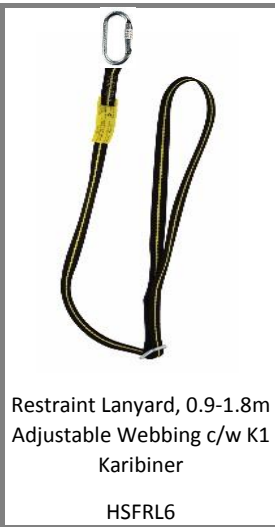

Height Safety Equipment

fall arrest and restraint equipment (see RD619 for rescue equipment)

Fall Arrest Harness,
Single Point
HSFAH1

Fall Arrest Harness,
Two Point
HSFAH2

Fall Arrest Harness,
Two Point c/w Side Ds
HSFAH3

Fall Arrest Rescue Harness
HSFAH4

Fall Arrest 1.8m Webbing Lanyard c/w K1 Karibiner
HSFAL1

Fall Arrest 1.8m Webbing Lanyard c/w K11 Scaffold
HSFAL2

Restraint Lanyard, 0.9-1.8m
Adjustable Webbing c/w K1
Karibiner
HSFRL6

Fall Arrest 10m Adjustable
Rope Lanyard c/w Rope
Adjuster
HSFAL4

Fall Arrest 1.8m Twin Leg
Elasticated Webbing
Lanyard
HSFAL3

Fall Arrest 20m Temporary
Lifeline
HSFAL5

Fall Arrest Basic Kit, includes: Two Point Harness, Fall Arrest
Lanyard, K1 Karibiner, in Rucksack
HSFAK1

Fall Arrest Scaffolder Kit, includes: Two Point Harness, Fall
Arrest Lanyard, K11 Scaffold Karibiner, in Rucksack
HSFAK2